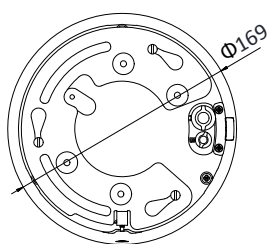

Working Humidity	≤ 90%
Protection Level	IP66 Standard, 4000V Lightning Protection, Surge Protection and Voltage Transient Protection
Installation	Variable installation methods optional, including ceiling mounting (default), in-ceiling mounting, pendant mounting and wall mounting
Material	ADC12, PC, PC+ABS, SUS304, POM
Dimensions	Φ 169 mm × 161 mm (Φ 6.65" × 6.34")
Weight	Approx. 2.45 kg (5.40 lb)

## DORI

The DORI (detect, observe, recognize, identify) distance gives the general idea of the camera ability to distinguish persons or objects within its field of view.

It is calculated based on the camera sensor specification and the criteria given by EN 62676-4: 2015.

DORI	Detect	Observe	Recognize	Identify
Definition	25 px/m	63 px/m	125 px/m	250 px/m
Distance (Tele)	2400.0 m (7874.0 ft)	952.4 m (3124.7 ft)	480.0 m (1574.8 ft)	240.0 m (787.4 ft)

## Dimensions

Unit: mm