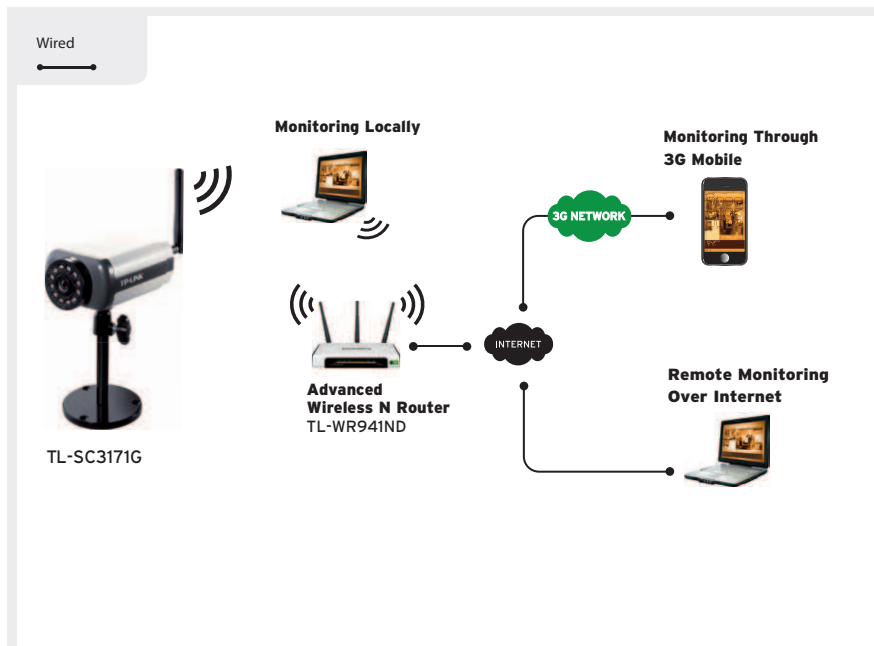

MSN View

Remotely watching live video right through MSN chatting windows

Description:

Did you know that more than 80% of burglary cases happen in the dead of night? With this in mind, the only viable solution to truly ensure the safety of your home or business is to have around the clock surveillance. TP-LINK true day/night surveillance cameras TL-SC3171&TL-SC3171G were developed in order to correct traditional inadequacies of network connected day/night cameras.

Diagram:

Features:

- 1/4" progressive scan CMOS sensor produces clear and crisp images
- Mechanical IR-cut filter removable for true day/night surveillance
- 12 Infrared LEDs ensures 10 meters (32.8 feet) effective night vision range
- 54Mbps wireless connectivity brings flexible placement (For TL-SC3171G only)
- 2-way audio allows users to listen to & talk to remotely
- Digital input / output ports for external alarm & sensor
- MSN View supports watching live video through the MSN window
- MPEG-4/MJPEG dual streams for simultaneous remote recording and local surveillance
- 3GPP compliant enables live video surveillance from 3G phones
- Bundled management software accommodates up to 16 cameras at the same time
- SSL/HTTPS encryption protects your privacy from malicious intrusion
- Embedded Watchdog function automatically restarts the IP camera when errors are detected
- Motion triggered e-mail alerts to keep you updated on the situation on the ground
- Frame rate at 30fps in VGA resolution for smooth video